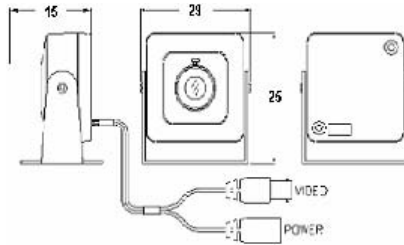

34C2A

1/4" Medium Resolution DSP Color Pin-Hole Camera

Features

- 1/4" Panasonic Color CCD and Mintron 20MIPS DSP
- 380 TV Lines (470 TV line equivalent with Adaptive Edge Enhancement)
- 0.5 LUX at F1.2
- Super small size of 1.25" x 1" x 0.75" for easy concealment.

Description

A tiny, inexpensive, color CCTV mini-camera with Panasonic 1/4" CCD and Mintron™ 20MIPS DSP. This camera produces good quality video, in color, at 380/470 TV lines with a good minimum illumination level of 0.5 Lux @F1.2.

34C2A SPECIFICATIONS

TV System	NTSC
Picture Element	542 (H) x 492 (V)
Scanning System	525 lines, 60 fields/sec
Sync System	Internal
Minimum Illumination	0.5 Lux at F1.2
Lens & View Angle	4mm F2.0 / 52°
Resolution	380 TVL / 470 TVL (Enhanced)
S/N Ratio	52dB (MIN) / 60dB (TYP) (AGC OFF)
Auto Iris	A.E.S.
A.E.S.	1/60~1/100,000 sec.
Video Output	1.0V p-p composite video at 75 ohm
Gamma Correction	0.45
Gain Control	AGC
White Balance	ATW / AWB
White Balance Range	ATW (3200---10000 °K) / AWB (Auto White Balance) / FIX(3200 °K)
Operation Temperature	-20°C TO 50°C
Operation Humidity	within 85% RH
Power Source	DC 12V±1V / 70mA