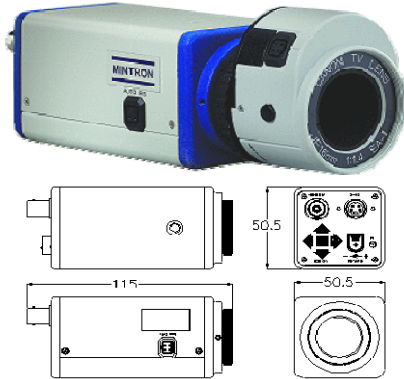

INFORCE SECURITY CORP.

DIGITAL VIDEO RECORDING AND SURVEILLANCE
BURGLAR, SMOKE AND INTRUSION DETECTION

63V5H – Starlight w/ Frame Integrator

1/3" High Resolution, Color, Starlight/Alarm Camera

Features

- 1/3" Panasonic Extra View Color CCD and Mintron 20MIPS DSP
- Intelligently restrains high light
- 470 TV Lines (580 TV line equivalent with Adaptive Edge Enhancement)
- 0.8 Lux at F1.2 - 0.003 Lux at 128X frame integration at F1.2
- On Screen Display, push-button controls

Description

A high resolution long body color CCTV camera with the intelligence to restrain any highlight condition. It features "On Screen Display" controls and frame integration. Frame integration allows the light sensitivity to be turned up to provide a minimum illumination range of 0.8Lux down to an amazing 0.003Lux, in color. This super low minimum illumination level of 0.003Lux is equivalent to the amount of light on a starry night with no moon – hence the Starlight Camera name.

Highlight Rejection Demo:

The images at right are snapshots taken from a 63V5H camera hooked up to a GV-604 DVR. With highlight rejection off, the headlights cause the iris of the camera to close. With highlight rejection turned on, the headlights are "rejected" from the video and blanked out allowing the iris to stay open and a detailed image of the car's license plate to be seen.