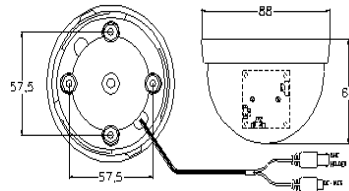

Features

- OEM 1/3" Panasonic COLOR CCD and Mintron Alpha DSP
- 520 TV lines
- 0.015 LUX at F1.4
- 3 to 9mm Vari-Focal, Auto-Iris Lens
- Selectable Sense Up 4x/32x feature

Description

A high resolution indoor mini-dome color CCTV camera employing a quality 1/3" Panasonic color CCD chip plus Mintron's advanced 20MIPS DSP chip. The 3 to 9mm vari-focal lens allows lens focal length to be adjusted, to provide the desired camera field of view. Auto-iris allows changing light conditions to be accommodated. The Sens-Up feature allows for exceptional low light performance down to 0.015 Lux @ F1.4. The photo bottom right has only the small amount of light coming in from under the crack of the door!