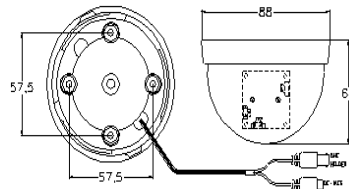

83X10 – Premium CCD Mini-Dome

1/3" Medium Resolution DSP Color Mini-Dome Camera

Features

- 1/3" Extra-View Panasonic Color CCD and Mintron 20MIPS DSP
- 470 TV line equivalent with Adaptive Edge Enhancement
- 0.3 LUX at F1.2

Description

A mini-dome, color CCTV camera with 1/3" Extra View Panasonic CCD and Mintron™ 20MIPS DSP. This camera produces excellent quality video, in color, at 470 TV lines. The Extra View CCD provides an excellent minimum illumination level of 0.3 Lux.

Recommended Use:

Indoors, where a varifocal lens is not needed and lighting is relatively constant. If required, the lens can be changed to provide the right focal point at time of installation. Provides good quality video down to relatively low light levels. Not for use pointing at exterior windows or doors, where the high light sensitivity of the CCD causes flaring effects.

83X10 SPECIFICATIONS

TV System	NTSC
Picture Element	537(H) X 505(V)
Scanning System	525 lines, 60 fields/sec, Internal Sync System
Minimum Illumination	0.3 Lux at F1.2
Resolution	470 TVL (Enhanced)
S/N Ratio	52dB (MIN) / 60dB (TYP) (AGC OFF)
Auto iris	A.E.S.
A.E.S.	1/60~1/100,000 sec.
Video Output	1.0V p-p composite video at 75 ohm
Gamma Correction	0.45
Gain Control	AGC
White Balance	ATW / AWB
White Balance Range	ATW (3200---10000 °K) / AWB (Auto White Balance) / FIX(3200 °K)
Operation Temperature	-20° C TO 50° C
Operation Humidity	within 85%RH
Power Source	DC 12V±1V / 80mA