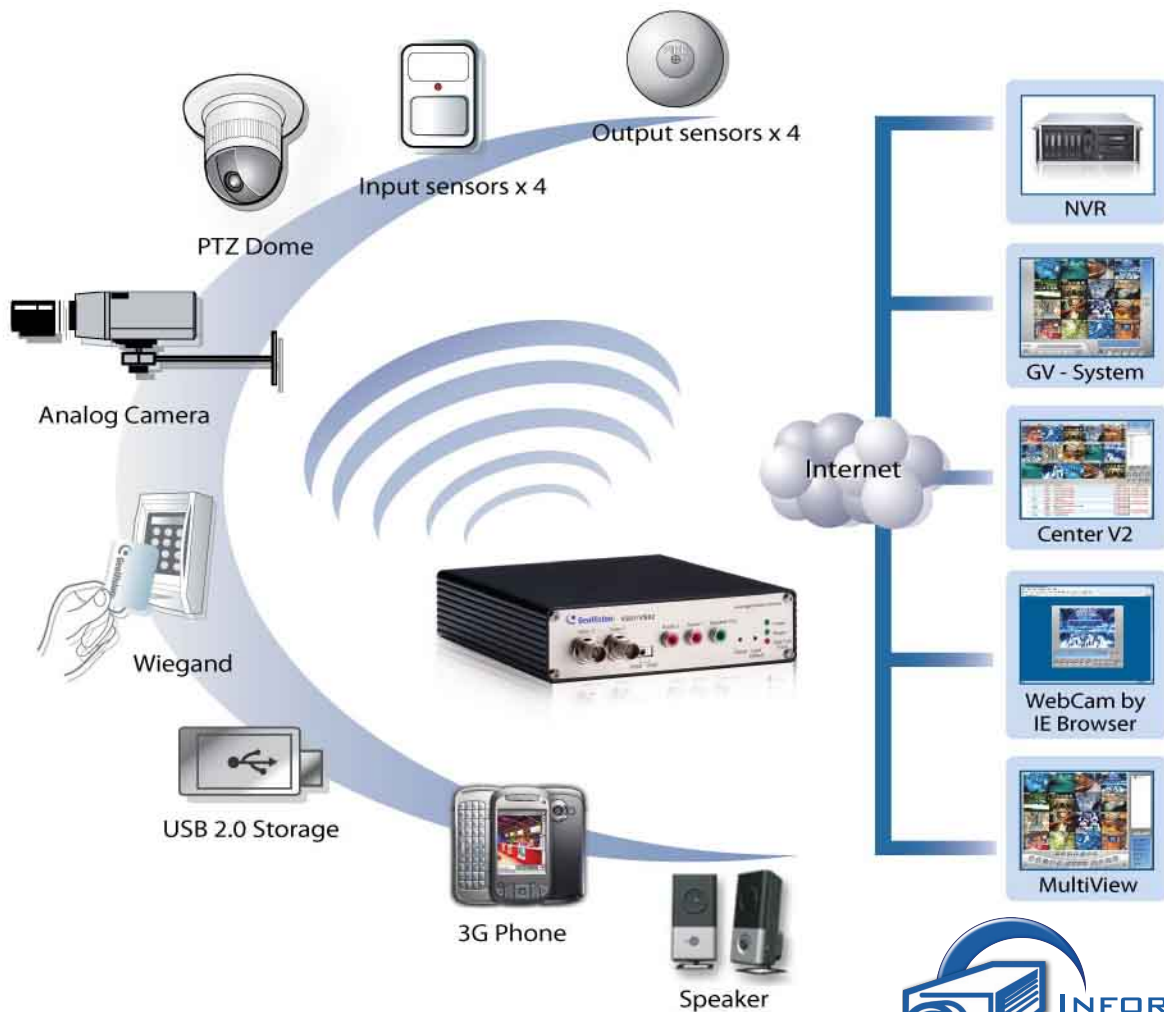

GV-Video Server

- Full D1
- 30 FPS
- MPEG4 ASP
- Dual Streaming
- 3G Mobile Viewing
- 2 Audio In/1 Audio Out
- 4 Digital Input/Output
- Wireless 802.11 b/g
- USB 2.0 External Storage
- GV-System Integration
- Storage: GV-NVR